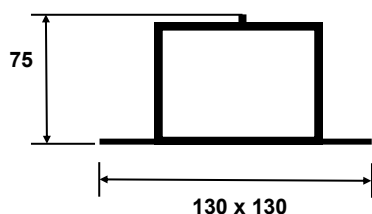

5 års garanti!
5 year warranty!

Specifikation		Specification
Spänning	230-240Vac	Voltage
Skyddsklass	II, IP20	Protection
Total effekt	11 - 40 W	Total power
Ljusflöde	1785 - 5804 lm	Luminous flux
Effektivitet	77 - 167 lm/W	Efficacy
Vikt	700 g	Weight
CCT	2500, 2700, 3000, 4000 K	CCT
CRI	>80, >90	CRI
Spektrum	Standard, Premium White, Food Warm White	Spectrum
Anslutningstyp	Sladdställ/Cord	Connection type
Reflektor	22, 26, 42° / 16, 22, 38° / 8, 16, 34°	Reflector
COB	9, 13, 19 mm	COB
Undertakstjocklek	0-50 mm	Ceiling thickness
Håltagning	110x110 mm	Cut out

Med reservation för tryckfel